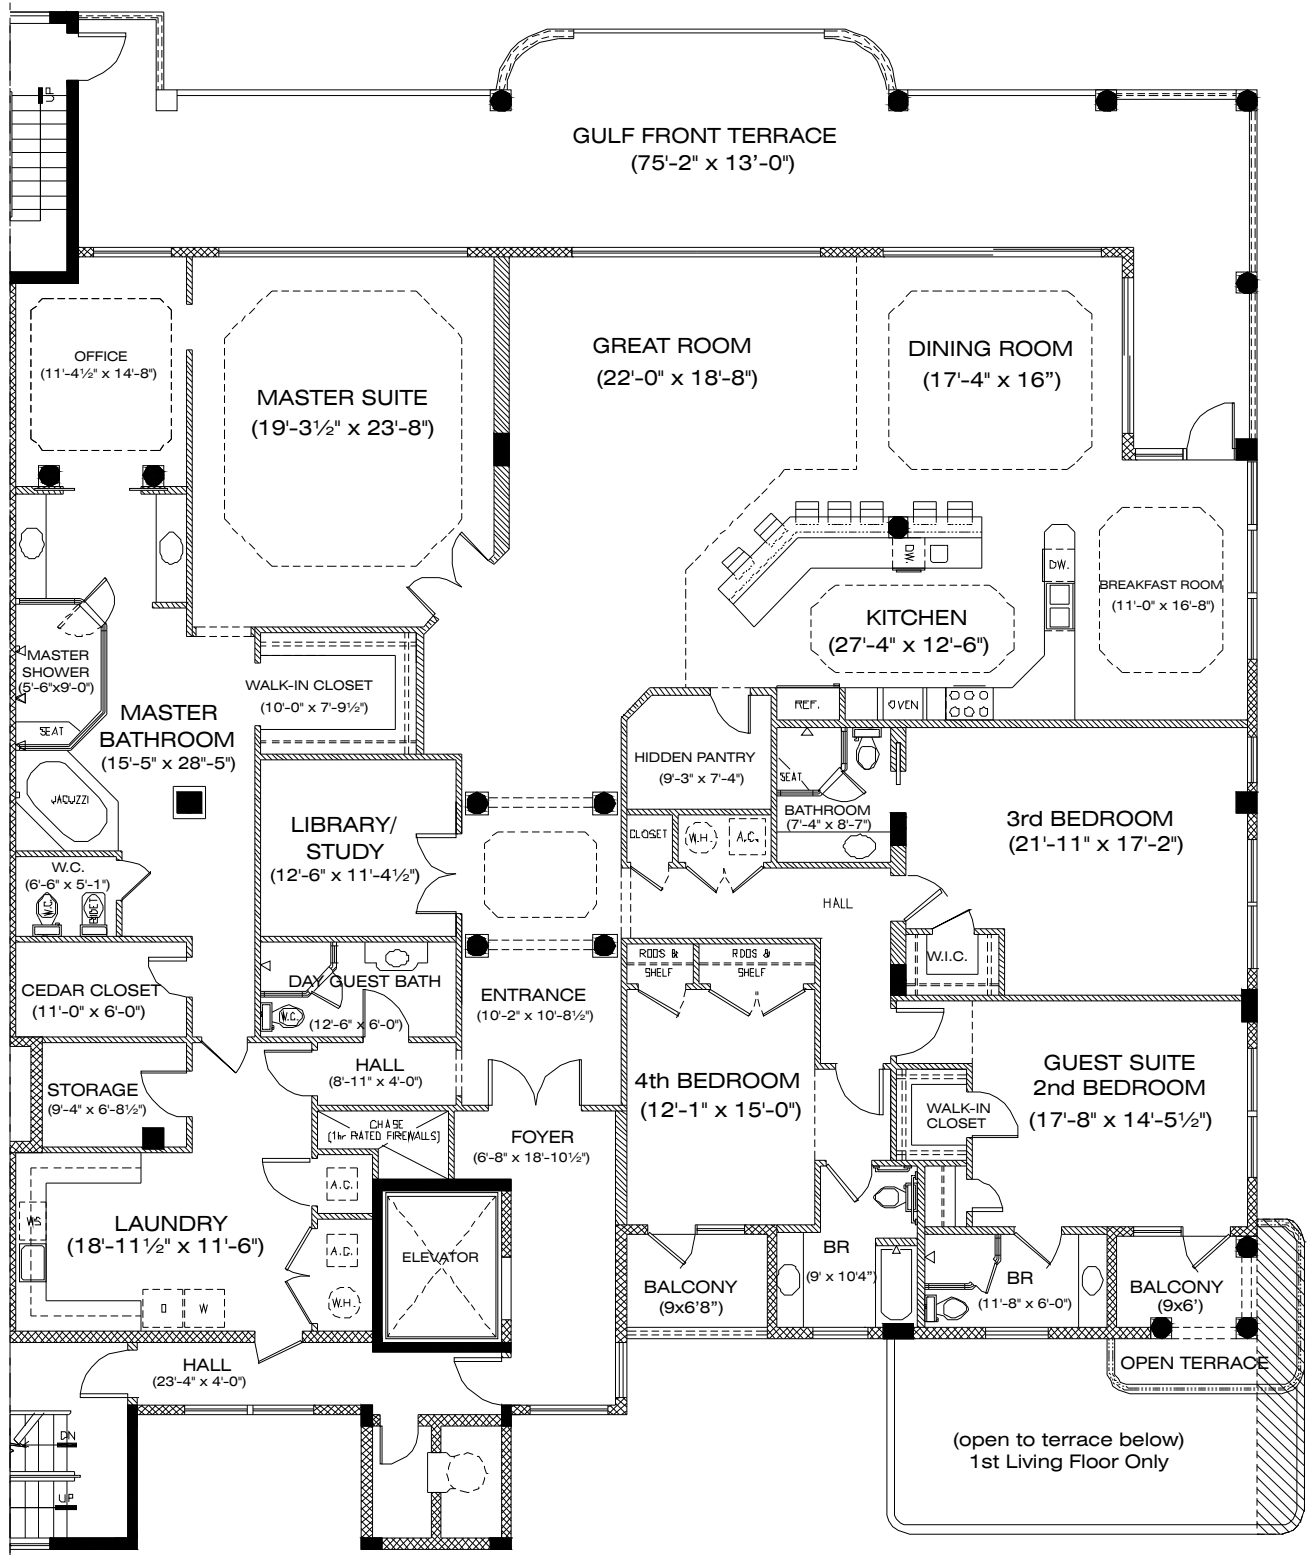

*Gulf of Mexico*

**Indoor Living Area - 5175 Sq.Ft.**  
**Outdoor Living Area - 1202 Sq.Ft.**  
 (Terrace Level Outdoor Living Area 2300(mol) Sq.Ft.)

*Jennifer Blackwell*

**(727) 595-6829 (727) 580-8821**